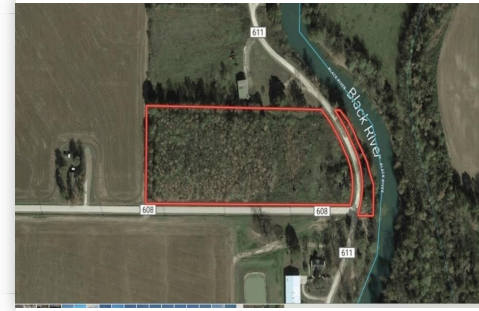

6 +/- Acres Land With Timber and Black River Frontage

MLS # 24232-17020

CONTACT US

TRAVIS BIRDSONG

OWNER/AUCTIONEER/ /BROKER

📞 (573) 429-7069

✉️ travis@birdsongauction.com

🏠 Birdsong Auction & Real Estate Group Llc

📍 1419 W Maud St., PO Box 787, Poplar Bluff, Missouri, United States, 63901

MLS# : 24232-17020

Price :

Type : Land for Sale

Size : 6 Acres

Address : CR 608 , Poplar Bluff , Missouri , 63901

FEATURES

✓ Land for Sale

✓ Black River Frontage

ABOUT THE PROPERTY

6 +/- Acres Land With Timber and Black River Frontage Located Just Southeast of Poplar Bluff, MO on CR 608. Watch for Signs and complete terms & conditons!