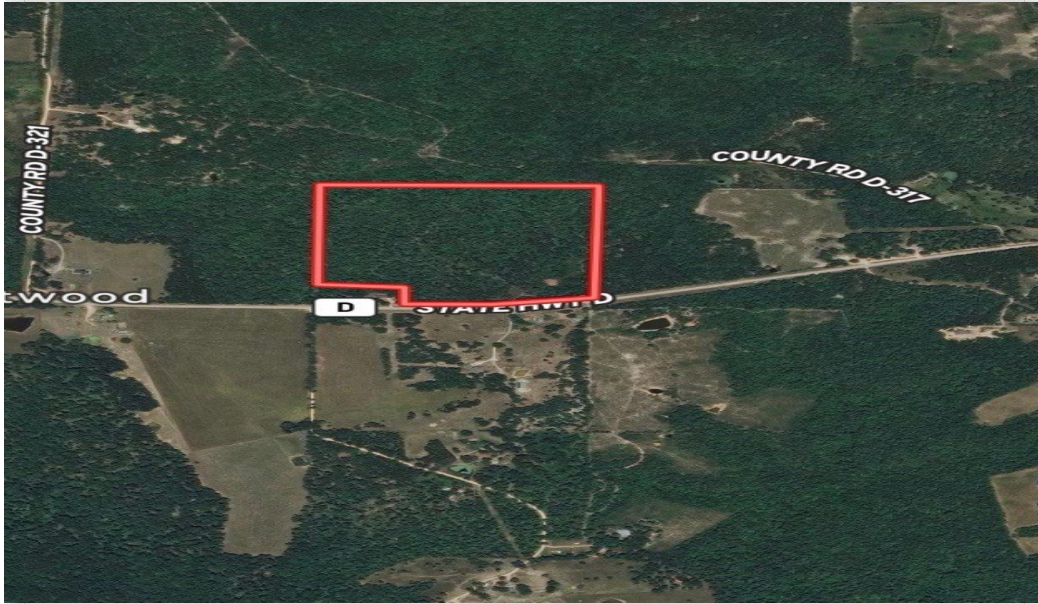

\$79,900

40 +/- Acres of Wooded Hunting or Home Site
MLS # 24232-19003

MLS# : 24232-19003

Price : \$79,900

Type : Land for Sale

Size : 40 Acres

Address : Section 1, Township 29 N, Range 5W , Eminence , Missouri , 63901

FEATURES

✓ Hunting

✓ Home Site

ABOUT THE PROPERTY

Priced to sell at \$79,900! Approximately 8 miles from town. Partially fenced. Wet Weather Creek. Owner says timber hasn't been cut in approximately 20 years or more and is 95% woods.

Deer, turkey, & multiple wildlife in the area. Close to town, but yet still in nature. Does have highway frontage!

Call [Candi Birdsong](mailto:candi@birdsongauction.com), Sales Agent, [573-276-8881](tel:573-276-8881) for more information!