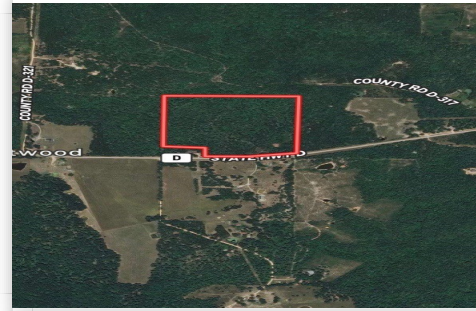

\$79,900

40 +/- Acres of Wooded Hunting or Home Site
MLS # 24232-19003

MLS# : 24232-19003

Price : \$79,900

Type : Land for Sale

Size : 40 Acres

Address : Section 1, Township 29 N, Range 5W , Eminence , Missouri , 63901

FEATURES

✓ Hunting

✓ Home Site

ABOUT THE PROPERTY

Priced to sell at \$79,900! Approximately 8 miles from town. Partially fenced. Wet Weather Creek. Owner says timber hasn't been cut in approximately 20 years or more and is 95% woods.

Deer, turkey, & multiple wildlife in the area. Close to town, but yet still in nature. Does have highway frontage!

Call [Candi Birdsong](mailto:candi@birdsongauction.com), Sales Agent, [573-276-8881](tel:573-276-8881) for more information!